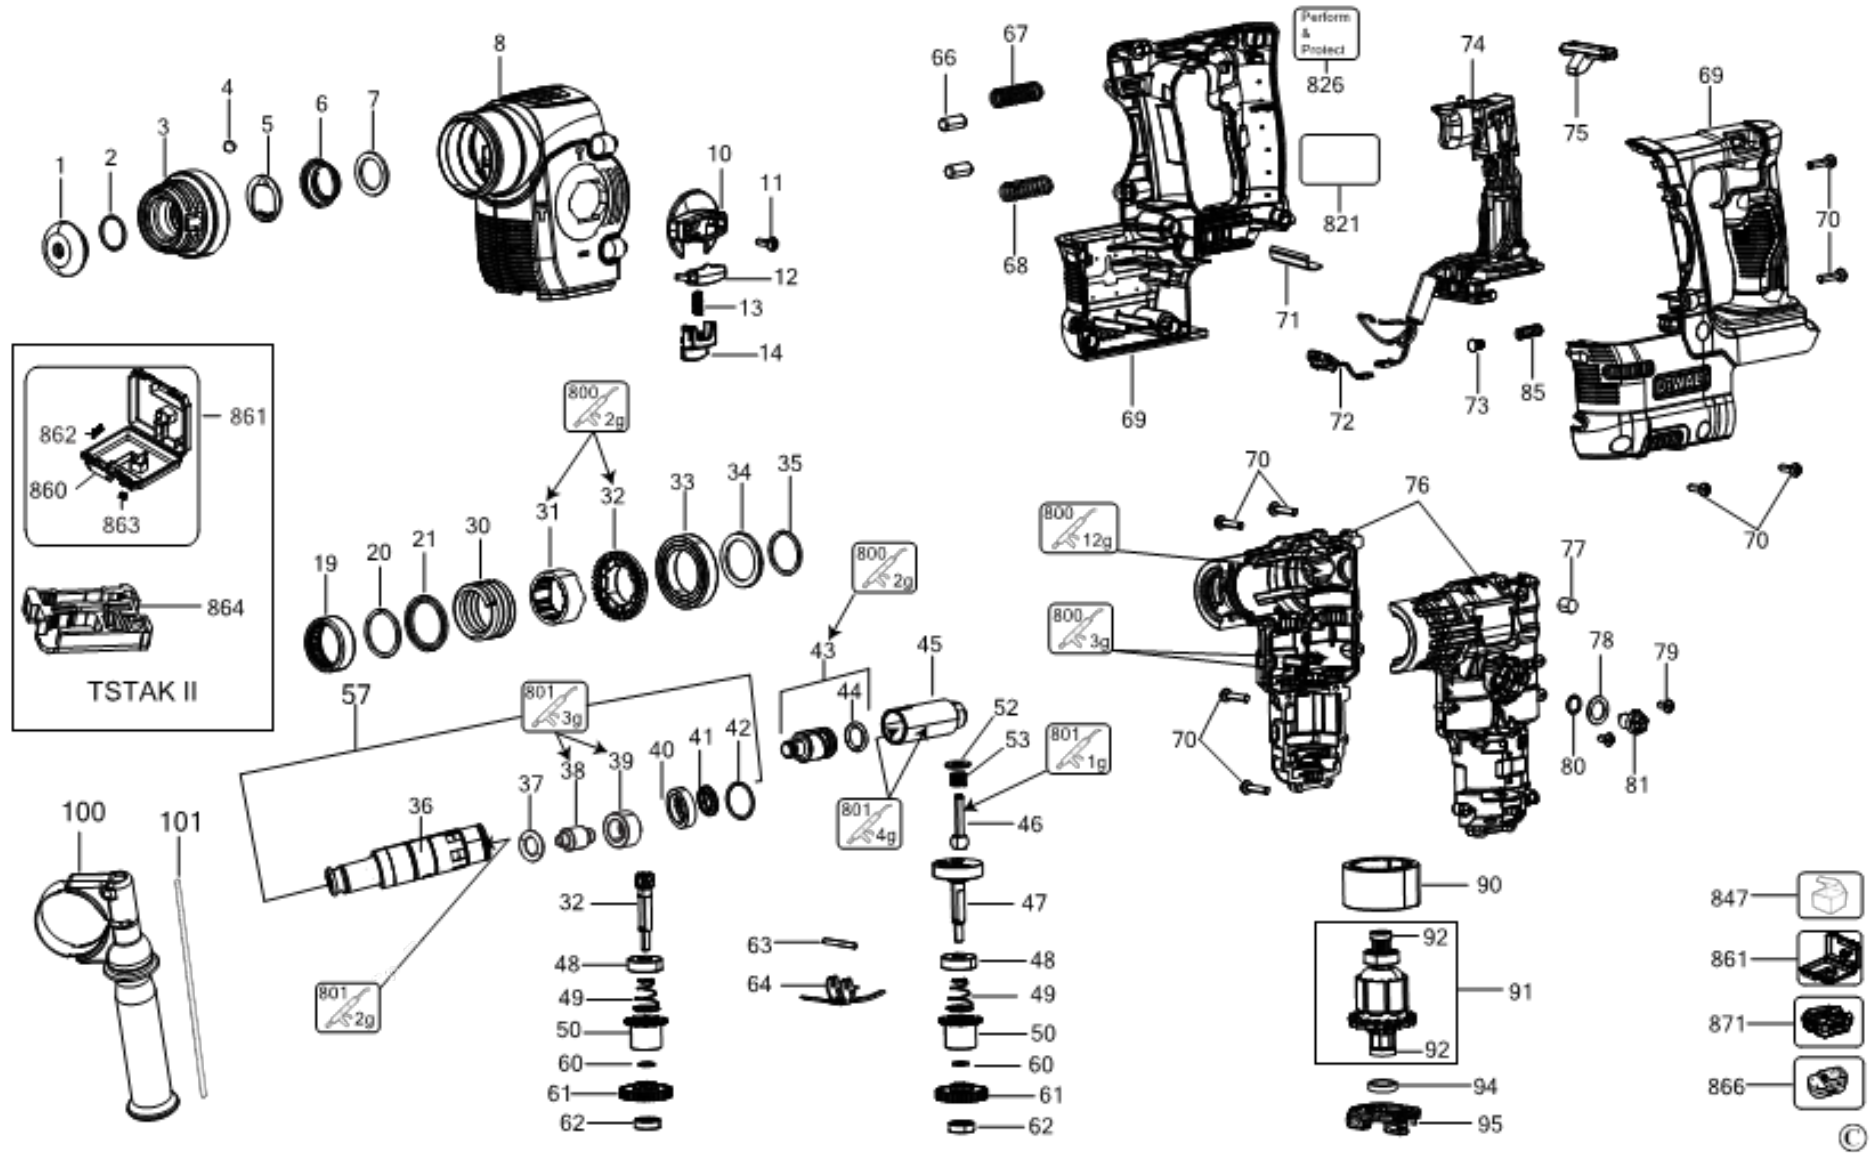

Parts List DCH253 ROTARY HAMMER 1

Item	Part Number	Qty	Part Description	General Description	Other Info	Repair Inst	Markets
1	323489-00	1	CAP			No	QW
2	579212-00	1	RING			No	QW
3	N504215	1	TUBE			No	QW
4	583890-00	1	BALL			No	QW
5	578387-00	1	WASHER			No	QW
6	871690	1	SPRING			No	QW
7	590306-00	1	FELT SEAL			No	QW
8	N137915	1	COVER GEARCASE			No	QW
10	N190510	1	SELECTOR			No	QW
11	324006-16	1	SCREW			No	QW
12	N034134	1	COVER			No	QW
13	N074923	1	SPRING			No	QW
14	N190511	1	BUTTON RELEASE			No	QW
19	N149956	1	BEARING NEEDLE			No	QW
20	488105-00	1	CLIP			No	QW
21	N043423	1	WASHER			No	QW
30	N060009	1	SPRING			No	QW
31	N072203	1	RING			No	QW
32	N290001	1	GEAR & PINION SA			No	QW
33	479478-00	1	BEARING,BALL			No	QW
34	N043424	1	WASHER			No	QW
35	488390-00	1	CLIP			No	QW
36	N918448	1	SPINDLE SA			No	QW
37	N394276	1	O RING			No	QW
38	492808-00	1	BEAT PIECE			No	QW
39	N470388	1	TUBE GUIDE			No	QW
39	N531681	1	WASHER			No	QW
40	N451068	1	RETAINER			No	QW
41	580990-00	1	O RING			No	QW
42	N294259	1	RING			No	QW
43	N178363	1	RAM SA			No	QW
44	N114827	1	O RING			No	QW