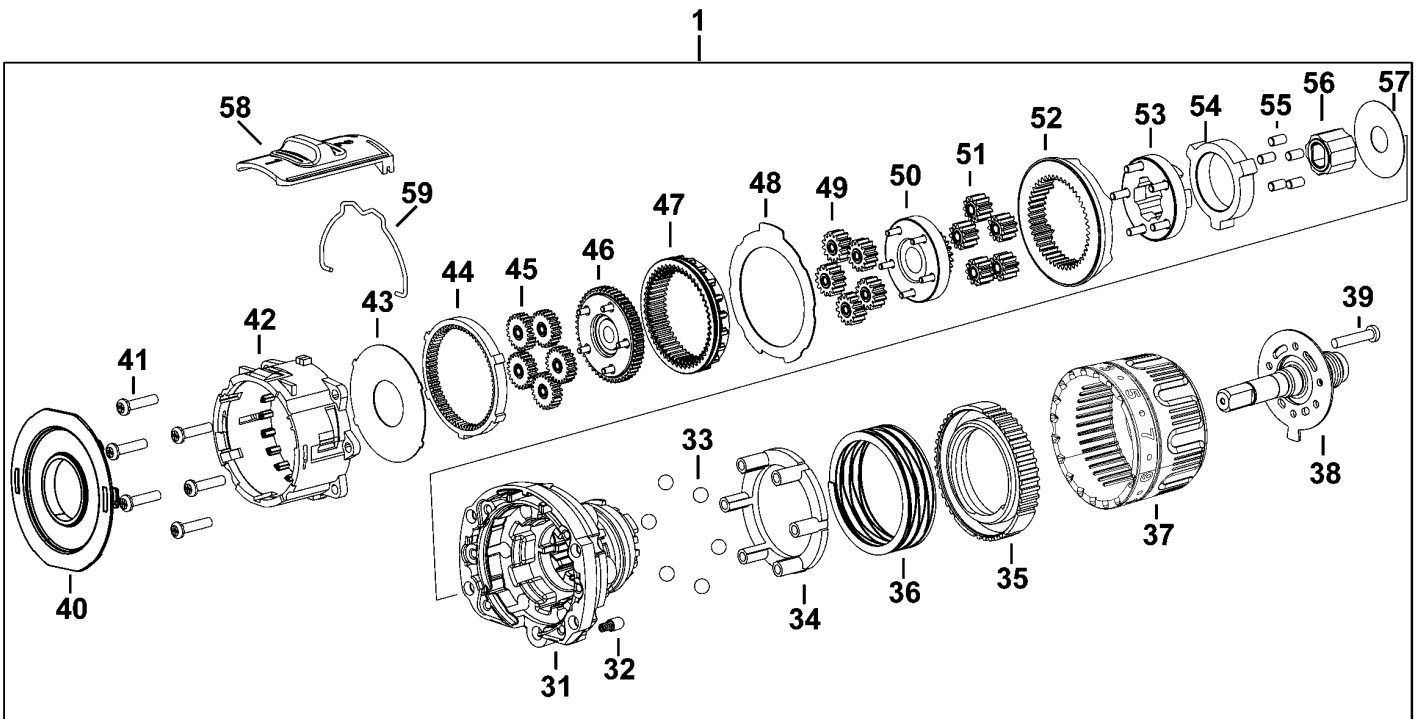

DCD790 CORDLESS DRILL 1

Parts List DCD790 CORDLESS DRILL 1

Item	Part Number	Qty	Part Description	General Description	Other Info	Repair Inst	Markets
1	N287496	1	TRANSMISSION SA			No	QW
2	N181495	1	CLAMSHELL SET			No	QW
3	NA123144	1	MOTOR & SWITCH SA			No	QW
4	682211-00	7	SCREW			No	QW
6	N079835	1	ACTUATOR FWD/REV			No	QW
7	N485661	1	CHUCK KEYLESS			No	QW
10	N092854	1	SCREW			No	QW
11	N237999	1	LABEL	18V		No	QW
12	N298039	1	LABEL			No	QW
13	N377990	4	SCREW			No	QW
14	N042665	2	SCREW			No	QW
15	N086039	1	HOOK			No	QW
16	N095778	1	HOLDER BIT			No	QW
25	N218572	1	RATING PLATE			No	QW
31	N299702	1	GEARCASE SA			No	QW
32	326467-00	1	DETENT			No	QW
33	386690-00	6	BALL	STEEL, 5MM		No	QW
34	N036370	1	RING			No	QW
35	N036372	1	ADJUSTER TORQUE			No	QW
36	N077956	1	SPRING			No	QW
37	N181496	1	COLLAR			No	QW
38	N110038	1	SPINDLE SA			No	QW
39	N039795	6	SCREW			No	QW
40	N148081	1	ADAPTOR			No	QW
41	N075506	6	SCREW			No	QW
42	N033869	1	GEARCASE			No	QW
43	N063567	1	PLATE			No	QW
44	N030988	1	GEAR		1ST RED	No	QW
45	N030999	5	GEAR			No	QW
46	N124371	1	CARRIER SA			No	QW
47	N031079	1	GEAR			No	QW
48	N032409	1	WASHER			No	QW