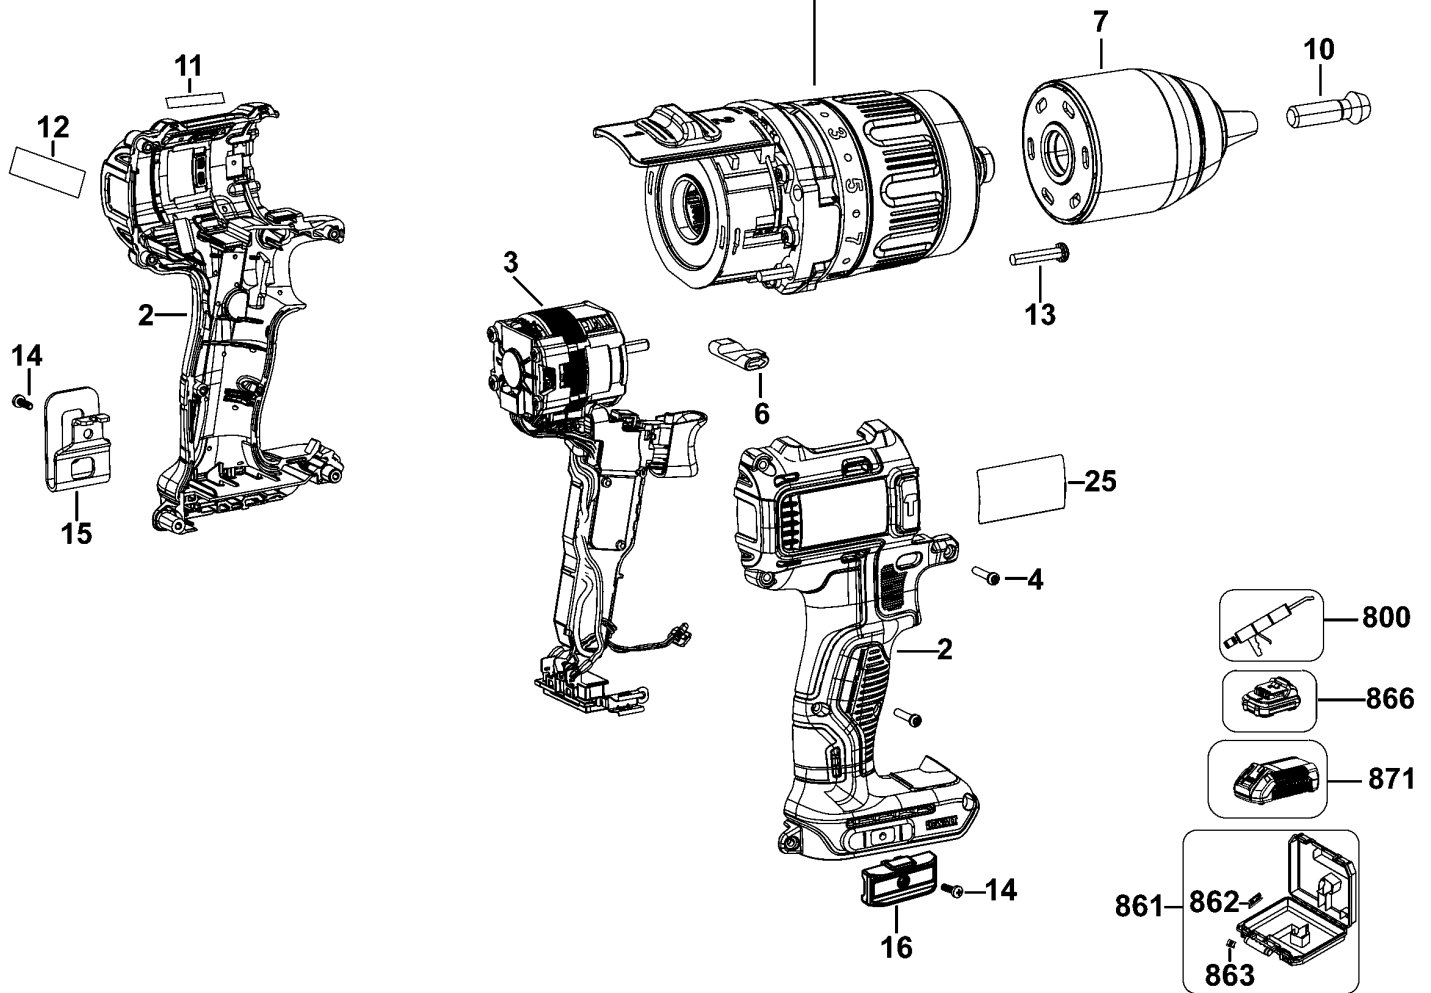

DCD790 CORDLESS DRILL 1

Parts List DCD790 CORDLESS DRILL 1

Item	Part Number	Qty	Part Description	General Description	Other Info	Repair Inst	Markets
1	N287496	1	TRANSMISSION SA			No	QW
2	N181495	1	CLAMSHELL SET			No	QW
3	NA123144	1	MOTOR & SWITCH SA			No	QW
4	682211-00	7	SCREW			No	QW
6	N079835	1	ACTUATOR FWD/REV			No	QW
7	N485661	1	CHUCK KEYLESS			No	QW
10	N092854	1	SCREW			No	QW
11	N237999	1	LABEL	18V		No	QW
12	N298039	1	LABEL			No	QW
13	N377990	4	SCREW			No	QW
14	N042665	2	SCREW			No	QW
15	N086039	1	HOOK			No	QW
16	N095778	1	HOLDER BIT			No	QW
25	N218572	1	RATING PLATE			No	QW
31	N299702	1	GEARCASE SA			No	QW
32	326467-00	1	DETENT			No	QW
33	386690-00	6	BALL	STEEL, 5MM		No	QW
34	N036370	1	RING			No	QW
35	N036372	1	ADJUSTER TORQUE			No	QW
36	N077956	1	SPRING			No	QW
37	N181496	1	COLLAR			No	QW
38	N110038	1	SPINDLE SA			No	QW
39	N039795	6	SCREW			No	QW
40	N148081	1	ADAPTOR			No	QW
41	N075506	6	SCREW			No	QW
42	N033869	1	GEARCASE			No	QW
43	N063567	1	PLATE			No	QW
44	N030988	1	GEAR		1ST RED	No	QW
45	N030999	5	GEAR			No	QW
46	N124371	1	CARRIER SA			No	QW
47	N031079	1	GEAR			No	QW
48	N032409	1	WASHER			No	QW